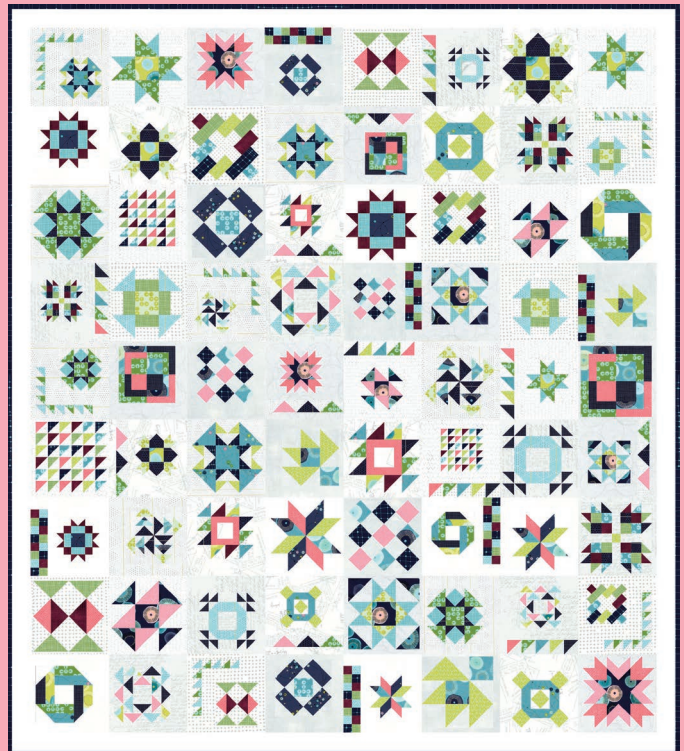

MODERN SUMMER MOON QUILT

It's Sew Emma * www.ItsSewEmma.com * 1-866-826-2069