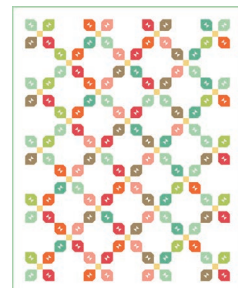

Perfect 5 Quilts

Animal Cracker Quilt
34.5" x 46.5" - 1 CP

Gingerbread Quilt
44" x 46.5" - 1 CP

Icebox Cookie Quilt
50.5" x 50.5" - 1 CP

Sugar Cookie Quilt
40.5" x 40.5" - 1 CP

Biscotti Quilt
69" x 86" - 2 CP

Gingersnap Quilt
44.75" x 50" - 2 CP

Pinwheel Cookie Quilt
52.5" x 64.5" - 2 CP

Pizzelle Quilt
51" x 51" - 2 CP

Chocolate Chip Quilt
53" x 62" - 3 CP

Oatmeal Raisin Quilt
64.5" x 64.5" - 3 CP

Snickerdoodle Quilt
56.5" x 56.5" - 3 CP

Spritz Cookie Quilt
72.5" x 72.5" - 3 CP

Fortune Cookie Quilt
90.5" x 90.5" - 4 CP

Frosted Cookie Quilt
74.75" x 74.75" - 4 CP

Macaroon Quilt
78.5" x 98.5" - 4 CP

Shortbread Quilt
57.5" x 68" - 4 CP

This book will charm you, we're sure! The Perfect 5 quilt book by It's Sew Emma contains 16 quilts that will delight and inspire, featuring our Perfect 5 Ruler from Creative Grids and all made with classic 5" charm squares. Dazzling and delectable, choose from an assortment of different quilt styles and pair them with your favorite precuts.