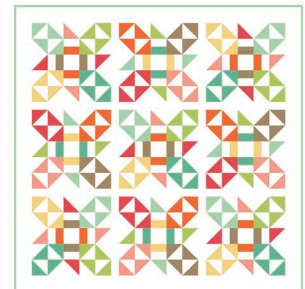

Perfect 5 Quilts

Animal Cracker Quilt
34.5" x 46.5" - 1 CP

Gingerbread Quilt
44" x 46.5" - 1 CP

Icebox Cookie Quilt
50.5" x 50.5" - 1 CP

Sugar Cookie Quilt
40.5" x 40.5" - 1 CP

Biscotti Quilt
69" x 86" - 2 CP

Gingersnap Quilt
44.75" x 50" - 2 CP

Pinwheel Cookie Quilt
52.5" x 64.5" - 2 CP

Pizzelle Quilt
51" x 51" - 2 CP

Chocolate Chip Quilt
53" x 62" - 3 CP

Oatmeal Raisin Quilt
64.5" x 64.5" - 3 CP

Snickerdoodle Quilt
56.5" x 56.5" - 3 CP

Spritz Cookie Quilt
72.5" x 72.5" - 3 CP

Fortune Cookie Quilt
90.5" x 90.5" - 4 CP

Frosted Cookie Quilt
74.75" x 74.75" - 4 CP

Macaroon Quilt
78.5" x 98.5" - 4 CP

Shortbread Quilt
57.5" x 68" - 4 CP

This book will charm you, we're sure! The Perfect 5 quilt book by It's Sew Emma contains 16 quilts that will delight and inspire, featuring our Perfect 5 Ruler from Creative Grids and all made with classic 5" charm squares. Dazzling and delectable, choose from an assortment of different quilt styles and pair them with your favorite precuts.