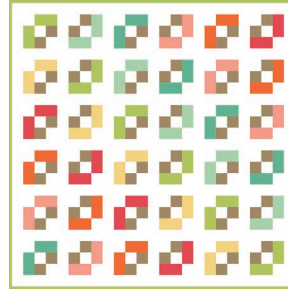

Perfect 5 Quilts

Animal Cracker Quilt
34.5" x 46.5" - 1 CP

Gingerbread Quilt
44" x 46.5" - 1 CP

Icebox Cookie Quilt
50.5" x 50.5" - 1 CP

Sugar Cookie Quilt
40.5" x 40.5" - 1 CP

Biscotti Quilt
69" x 86" - 2 CP

Gingersnap Quilt
44.75" x 50" - 2 CP

Pinwheel Cookie Quilt
52.5" x 64.5" - 2 CP

Pizzelle Quilt
51" x 51" - 2 CP

Chocolate Chip Quilt
53" x 62" - 3 CP

Oatmeal Raisin Quilt
64.5" x 64.5" - 3 CP

Snickerdoodle Quilt
56.5" x 56.5" - 3 CP

Spritz Cookie Quilt
72.5" x 72.5" - 3 CP

Fortune Cookie Quilt
90.5" x 90.5" - 4 CP

Frosted Cookie Quilt
74.75" x 74.75" - 4 CP

Macaroon Quilt
78.5" x 98.5" - 4 CP

Shortbread Quilt
57.5" x 68" - 4 CP

This book will charm you, we're sure! The Perfect 5 quilt book by It's Sew Emma contains 16 quilts that will delight and inspire, featuring our Perfect 5 Ruler from Creative Grids and all made with classic 5" charm squares. Dazzling and delectable, choose from an assortment of different quilt styles and pair them with your favorite precuts.