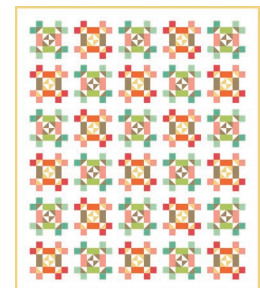

Perfect 5 Quilts

Animal Cracker Quilt
34.5" x 46.5" - 1 CP

Gingerbread Quilt
44" x 46.5" - 1 CP

Icebox Cookie Quilt
50.5" x 50.5" - 1 CP

Sugar Cookie Quilt
40.5" x 40.5" - 1 CP

Biscotti Quilt
69" x 86" - 2 CP

Gingersnap Quilt
44.75" x 50" - 2 CP

Pinwheel Cookie Quilt
52.5" x 64.5" - 2 CP

Pizzelle Quilt
51" x 51" - 2 CP

Chocolate Chip Quilt
53" x 62" - 3 CP

Oatmeal Raisin Quilt
64.5" x 64.5" - 3 CP

Snickerdoodle Quilt
56.5" x 56.5" - 3 CP

Spritz Cookie Quilt
72.5" x 72.5" - 3 CP

Fortune Cookie Quilt
90.5" x 90.5" - 4 CP

Frosted Cookie Quilt
74.75" x 74.75" - 4 CP

Macaroon Quilt
78.5" x 98.5" - 4 CP

Shortbread Quilt
57.5" x 68" - 4 CP

This book will charm you, we're sure! The Perfect 5 quilt book by It's Sew Emma contains 16 quilts that will delight and inspire, featuring our Perfect 5 Ruler from Creative Grids and all made with classic 5" charm squares. Dazzling and delectable, choose from an assortment of different quilt styles and pair them with your favorite precuts.