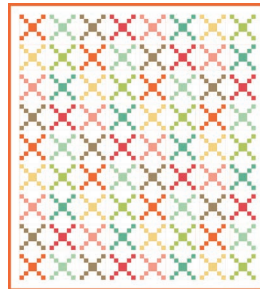

Perfect 5 Quilts

Animal Cracker Quilt
34.5" x 46.5" - 1 CP

Gingerbread Quilt
44" x 46.5" - 1 CP

Icebox Cookie Quilt
50.5" x 50.5" - 1 CP

Sugar Cookie Quilt
40.5" x 40.5" - 1 CP

Biscotti Quilt
69" x 86" - 2 CP

Gingersnap Quilt
44.75" x 50" - 2 CP

Pinwheel Cookie Quilt
52.5" x 64.5" - 2 CP

Pizzelle Quilt
51" x 51" - 2 CP

Chocolate Chip Quilt
53" x 62" - 3 CP

Oatmeal Raisin Quilt
64.5" x 64.5" - 3 CP

Snickerdoodle Quilt
56.5" x 56.5" - 3 CP

Spritz Cookie Quilt
72.5" x 72.5" - 3 CP

Fortune Cookie Quilt
90.5" x 90.5" - 4 CP

Frosted Cookie Quilt
74.75" x 74.75" - 4 CP

Macaroon Quilt
78.5" x 98.5" - 4 CP

Shortbread Quilt
57.5" x 68" - 4 CP

This book will charm you, we're sure! The Perfect 5 quilt book by It's Sew Emma contains 16 quilts that will delight and inspire, featuring our Perfect 5 Ruler from Creative Grids and all made with classic 5" charm squares. Dazzling and delectable, choose from an assortment of different quilt styles and pair them with your favorite precuts.