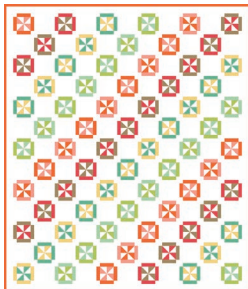

Perfect 5 Quilts

Animal Cracker Quilt
34.5" x 46.5" - 1 CP

Gingerbread Quilt
44" x 46.5" - 1 CP

Icebox Cookie Quilt
50.5" x 50.5" - 1 CP

Sugar Cookie Quilt
40.5" x 40.5" - 1 CP

Biscotti Quilt
69" x 86" - 2 CP

Gingersnap Quilt
44.75" x 50" - 2 CP

Pinwheel Cookie Quilt
52.5" x 64.5" - 2 CP

Pizzelle Quilt
51" x 51" - 2 CP

Chocolate Chip Quilt
53" x 62" - 3 CP

Oatmeal Raisin Quilt
64.5" x 64.5" - 3 CP

Snickerdoodle Quilt
56.5" x 56.5" - 3 CP

Spritz Cookie Quilt
72.5" x 72.5" - 3 CP

Fortune Cookie Quilt
90.5" x 90.5" - 4 CP

Frosted Cookie Quilt
74.75" x 74.75" - 4 CP

Macaroon Quilt
78.5" x 98.5" - 4 CP

Shortbread Quilt
57.5" x 68" - 4 CP

This book will charm you, we're sure! The Perfect 5 quilt book by It's Sew Emma contains 16 quilts that will delight and inspire, featuring our Perfect 5 Ruler from Creative Grids and all made with classic 5" charm squares. Dazzling and delectable, choose from an assortment of different quilt styles and pair them with your favorite precuts.