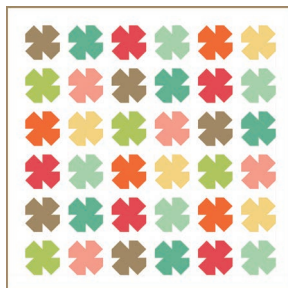

Perfect 5 Quilts

Animal Cracker Quilt
34.5" x 46.5" - 1 CP

Gingerbread Quilt
44" x 46.5" - 1 CP

Icebox Cookie Quilt
50.5" x 50.5" - 1 CP

Sugar Cookie Quilt
40.5" x 40.5" - 1 CP

Biscotti Quilt
69" x 86" - 2 CP

Gingersnap Quilt
44.75" x 50" - 2 CP

Pinwheel Cookie Quilt
52.5" x 64.5" - 2 CP

Pizzelle Quilt
51" x 51" - 2 CP

Chocolate Chip Quilt
53" x 62" - 3 CP

Oatmeal Raisin Quilt
64.5" x 64.5" - 3 CP

Snickerdoodle Quilt
56.5" x 56.5" - 3 CP

Spritz Cookie Quilt
72.5" x 72.5" - 3 CP

Fortune Cookie Quilt
90.5" x 90.5" - 4 CP

Frosted Cookie Quilt
74.75" x 74.75" - 4 CP

Macaroon Quilt
78.5" x 98.5" - 4 CP

Shortbread Quilt
57.5" x 68" - 4 CP

This book will charm you, we're sure! The Perfect 5 quilt book by It's Sew Emma contains 16 quilts that will delight and inspire, featuring our Perfect 5 Ruler from Creative Grids and all made with classic 5" charm squares. Dazzling and delectable, choose from an assortment of different quilt styles and pair them with your favorite precuts.