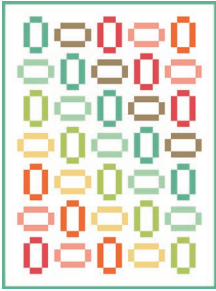

Perfect 5 Quilts

Animal Cracker Quilt
34.5" x 46.5" - 1 CP

Gingerbread Quilt
44" x 46.5" - 1 CP

Icebox Cookie Quilt
50.5" x 50.5" - 1 CP

Sugar Cookie Quilt
40.5" x 40.5" - 1 CP

Biscotti Quilt
69" x 86" - 2 CP

Gingersnap Quilt
44.75" x 50" - 2 CP

Pinwheel Cookie Quilt
52.5" x 64.5" - 2 CP

Pizzelle Quilt
51" x 51" - 2 CP

Chocolate Chip Quilt
53" x 62" - 3 CP

Oatmeal Raisin Quilt
64.5" x 64.5" - 3 CP

Snickerdoodle Quilt
56.5" x 56.5" - 3 CP

Spritz Cookie Quilt
72.5" x 72.5" - 3 CP

Fortune Cookie Quilt
90.5" x 90.5" - 4 CP

Frosted Cookie Quilt
74.75" x 74.75" - 4 CP

Macaroon Quilt
78.5" x 98.5" - 4 CP

Shortbread Quilt
57.5" x 68" - 4 CP

This book will charm you, we're sure! The Perfect 5 quilt book by It's Sew Emma contains 16 quilts that will delight and inspire, featuring our Perfect 5 Ruler from Creative Grids and all made with classic 5" charm squares. Dazzling and delectable, choose from an assortment of different quilt styles and pair them with your favorite precuts.