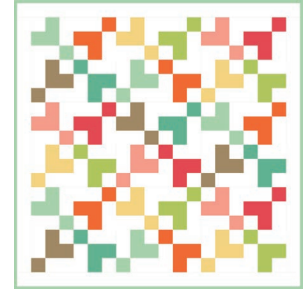

Perfect 5 Quilts

Animal Cracker Quilt
34.5" x 46.5" - 1 CP

Gingerbread Quilt
44" x 46.5" - 1 CP

Icebox Cookie Quilt
50.5" x 50.5" - 1 CP

Sugar Cookie Quilt
40.5" x 40.5" - 1 CP

Biscotti Quilt
69" x 86" - 2 CP

Gingersnap Quilt
44.75" x 50" - 2 CP

Pinwheel Cookie Quilt
52.5" x 64.5" - 2 CP

Pizzelle Quilt
51" x 51" - 2 CP

Chocolate Chip Quilt
53" x 62" - 3 CP

Oatmeal Raisin Quilt
64.5" x 64.5" - 3 CP

Snickerdoodle Quilt
56.5" x 56.5" - 3 CP

Spritz Cookie Quilt
72.5" x 72.5" - 3 CP

Fortune Cookie Quilt
90.5" x 90.5" - 4 CP

Frosted Cookie Quilt
74.75" x 74.75" - 4 CP

Macaroon Quilt
78.5" x 98.5" - 4 CP

Shortbread Quilt
57.5" x 68" - 4 CP

This book will charm you, we're sure! The Perfect 5 quilt book by It's Sew Emma contains 16 quilts that will delight and inspire, featuring our Perfect 5 Ruler from Creative Grids and all made with classic 5" charm squares. Dazzling and delectable, choose from an assortment of different quilt styles and pair them with your favorite precuts.