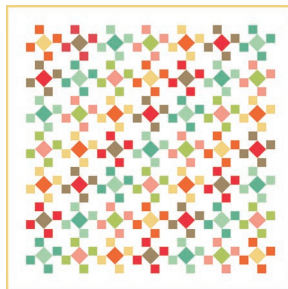

Perfect 5 Quilts

Animal Cracker Quilt
34.5" x 46.5" - 1 CP

Gingerbread Quilt
44" x 46.5" - 1 CP

Icebox Cookie Quilt
50.5" x 50.5" - 1 CP

Sugar Cookie Quilt
40.5" x 40.5" - 1 CP

Biscotti Quilt
69" x 86" - 2 CP

Gingersnap Quilt
44.75" x 50" - 2 CP

Pinwheel Cookie Quilt
52.5" x 64.5" - 2 CP

Pizzelle Quilt
51" x 51" - 2 CP

Chocolate Chip Quilt
53" x 62" - 3 CP

Oatmeal Raisin Quilt
64.5" x 64.5" - 3 CP

Snickerdoodle Quilt
56.5" x 56.5" - 3 CP

Spritz Cookie Quilt
72.5" x 72.5" - 3 CP

Fortune Cookie Quilt
90.5" x 90.5" - 4 CP

Frosted Cookie Quilt
74.75" x 74.75" - 4 CP

Macaroon Quilt
78.5" x 98.5" - 4 CP

Shortbread Quilt
57.5" x 68" - 4 CP

This book will charm you, we're sure! The Perfect 5 quilt book by It's Sew Emma contains 16 quilts that will delight and inspire, featuring our Perfect 5 Ruler from Creative Grids and all made with classic 5" charm squares. Dazzling and delectable, choose from an assortment of different quilt styles and pair them with your favorite precuts.