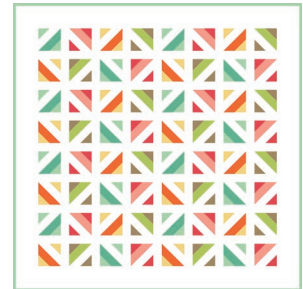

Perfect 5 Quilts

Animal Cracker Quilt
34.5" x 46.5" - 1 CP

Gingerbread Quilt
44" x 46.5" - 1 CP

Icebox Cookie Quilt
50.5" x 50.5" - 1 CP

Sugar Cookie Quilt
40.5" x 40.5" - 1 CP

Biscotti Quilt
69" x 86" - 2 CP

Gingersnap Quilt
44.75" x 50" - 2 CP

Pinwheel Cookie Quilt
52.5" x 64.5" - 2 CP

Pizzelle Quilt
51" x 51" - 2 CP

Chocolate Chip Quilt
53" x 62" - 3 CP

Oatmeal Raisin Quilt
64.5" x 64.5" - 3 CP

Snickerdoodle Quilt
56.5" x 56.5" - 3 CP

Spritz Cookie Quilt
72.5" x 72.5" - 3 CP

Fortune Cookie Quilt
90.5" x 90.5" - 4 CP

Frosted Cookie Quilt
74.75" x 74.75" - 4 CP

Macaroon Quilt
78.5" x 98.5" - 4 CP

Shortbread Quilt
57.5" x 68" - 4 CP

This book will charm you, we're sure! The Perfect 5 quilt book by It's Sew Emma contains 16 quilts that will delight and inspire, featuring our Perfect 5 Ruler from Creative Grids and all made with classic 5" charm squares. Dazzling and delectable, choose from an assortment of different quilt styles and pair them with your favorite precuts.