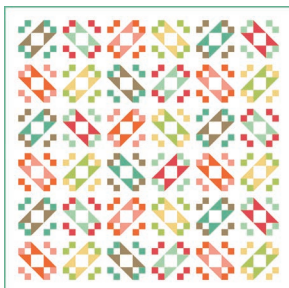

Perfect 5 Quilts

Animal Cracker Quilt
34.5" x 46.5" - 1 CP

Gingerbread Quilt
44" x 46.5" - 1 CP

Icebox Cookie Quilt
50.5" x 50.5" - 1 CP

Sugar Cookie Quilt
40.5" x 40.5" - 1 CP

Biscotti Quilt
69" x 86" - 2 CP

Gingersnap Quilt
44.75" x 50" - 2 CP

Pinwheel Cookie Quilt
52.5" x 64.5" - 2 CP

Pizzelle Quilt
51" x 51" - 2 CP

Chocolate Chip Quilt
53" x 62" - 3 CP

Oatmeal Raisin Quilt
64.5" x 64.5" - 3 CP

Snickerdoodle Quilt
56.5" x 56.5" - 3 CP

Spritz Cookie Quilt
72.5" x 72.5" - 3 CP

Fortune Cookie Quilt
90.5" x 90.5" - 4 CP

Frosted Cookie Quilt
74.75" x 74.75" - 4 CP

Macaroon Quilt
78.5" x 98.5" - 4 CP

Shortbread Quilt
57.5" x 68" - 4 CP

This book will charm you, we're sure! The Perfect 5 quilt book by It's Sew Emma contains 16 quilts that will delight and inspire, featuring our Perfect 5 Ruler from Creative Grids and all made with classic 5" charm squares. Dazzling and delectable, choose from an assortment of different quilt styles and pair them with your favorite precuts.